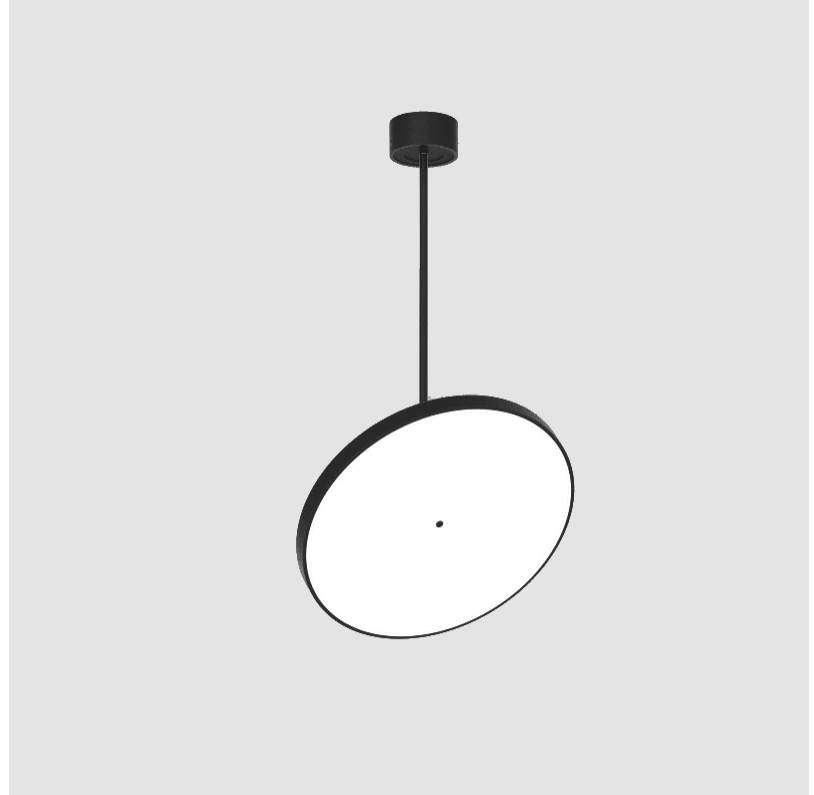

GENERAL

Series: Sign Diva Flex
Subseries: Sign Diva Flex
Brand: Prolicht
Division: Architectural
Mounting Type: Suspension
Mounting Location: Ceiling
Subcategory: Pendant

PHYSICAL

Shape: Round
Diameter (mm): 570
Diameter (in): 22 ⁷/₁₆
Height (mm): 870
Height (in): 34 ¹/₄
Light Distribution: Adjustable / Direct
Weight (kg): 2.007
Weight (lbs): 4.42
Diffuser: PMMA - Opal / Micro-Prism / Sparkling Secret / Vintage Industrial
Fixture Finish: SSR / BKV / CWI / CRY / HAB / UFT / ITA / RUA / FTG / MYG / LOD / PUS / FRO / FUP / KIA / POP / BLS / SPG / MEY / GOH / GUM / CHC / COM / ABZ / JAG / OBR / MOS / ROR
Fixture Material: Extruded Aluminum / Steel

ELECTRICAL

Lamp Type: LED (Zhaga Standard)
Input Wattage (W): 58.3
Total Output Wattage (W): 46.9
Dimming: Tri-Mode (Non-Dimming and Phase Dimming (120Vac only) and 0-10V Dimming)
Driver Included: Yes
Driver Location: Integrated
Driver Type: Constant Current - Universal
Driver Class: Class 2
Input Voltage (V): 120 - 277
Constant Current (MA): 350

LED

Color Temperature (°K): 2700 / 3000 / 3500 / 4000
Max. Delivered Lumen (lm): 4439 / 4759 / 4801 / 4899
Nominal Lumen (lm): 6199 / 6646 / 6705 / 6842
CRI: >90 CRI
Lamp Life (hrs): 50000

OPTICAL

Adjustability: Rotational 170°; Tilt 90°

RATINGS AND CERTIFICATIONS

Certified By: Certified for North American Standards
IP rating: IP20