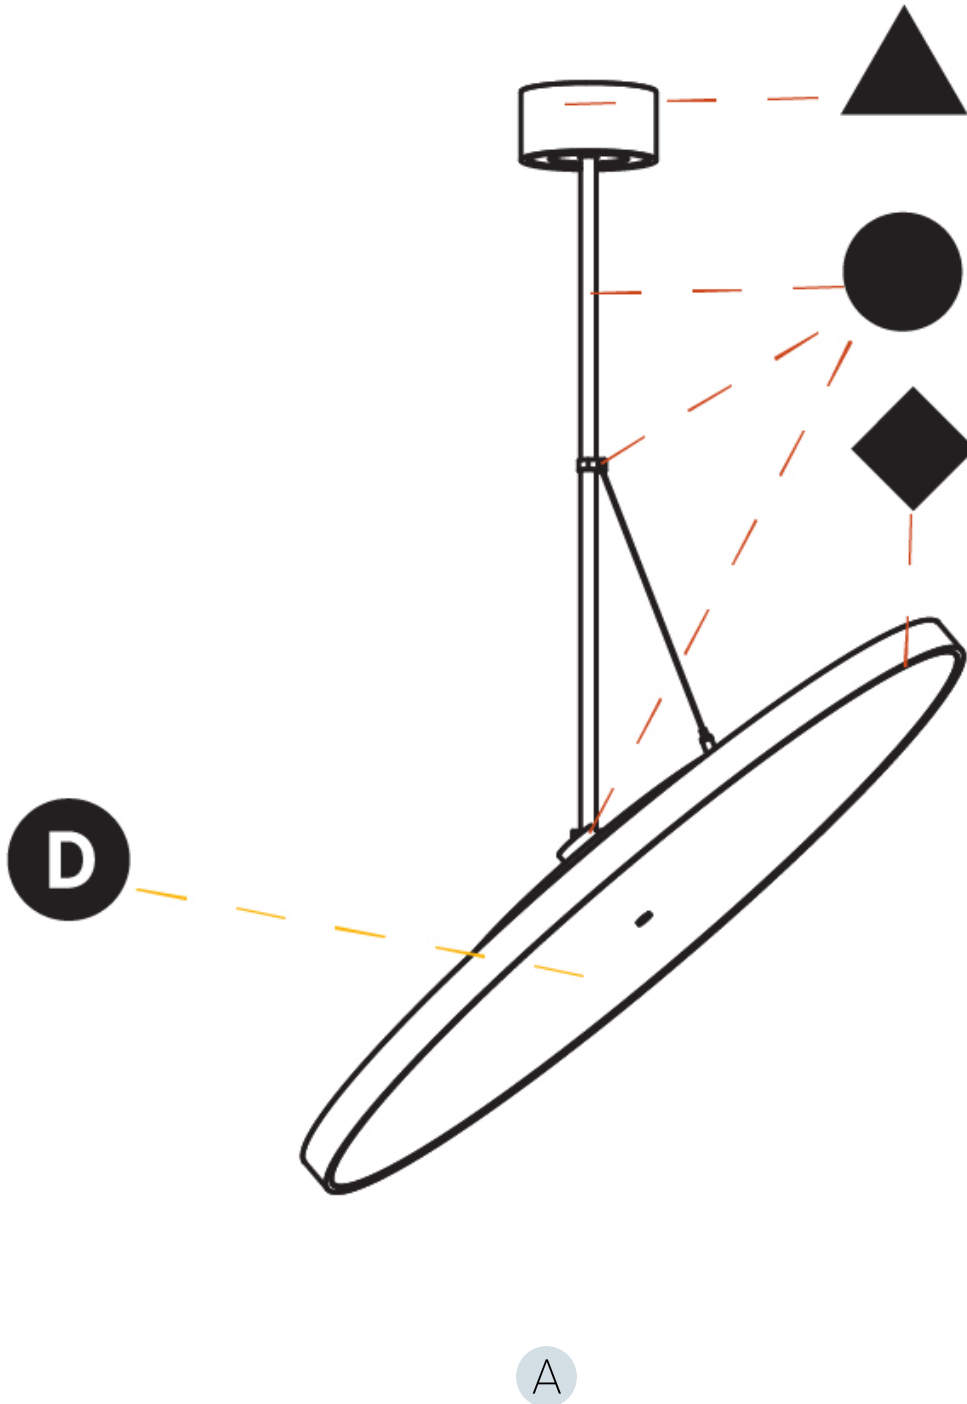

SIGN DIVA FLEX SUSPENSION

A30858-

PROJECT	_____
TYPE	_____
SPECIFIER	_____
QUANTITY	_____
DATE	_____